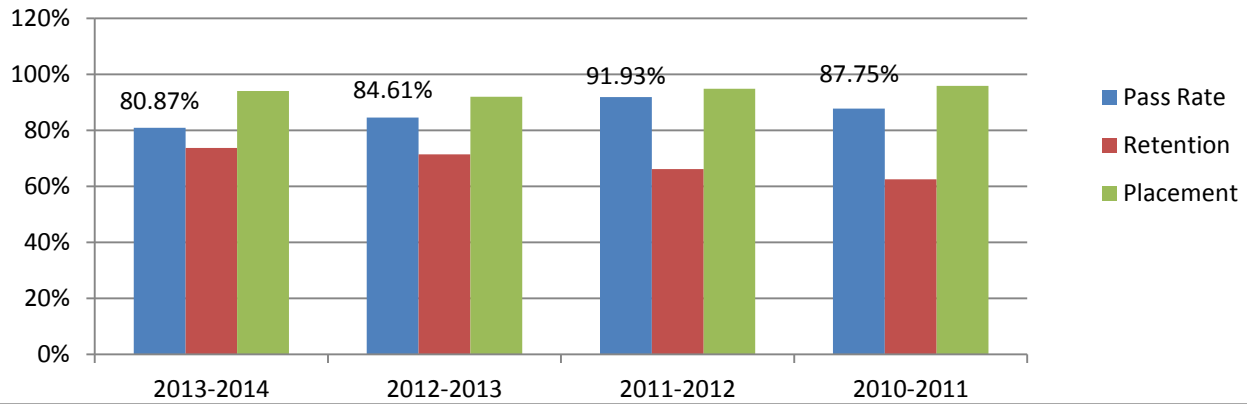

A.D.N Program Licensure Pass Rates, Retention Rates, and Placement Rates

	2013-2014	2012-2013	2011-2012	2010-2011
Pass Rate	80.87%	84.61%	91.93%	87.75%
Retention	73.71%	71.42%	66.22%	62.50%
Placement	94%	92%	94.80%	95.90%

ADN Program Licensure Pass Rates, Retention Rates, and